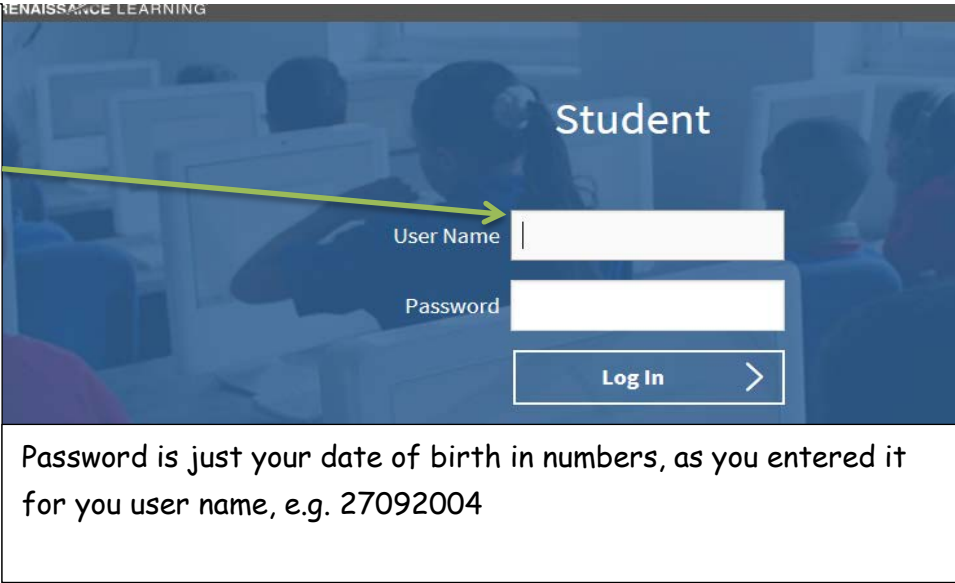

Accelerated Reader Quiz

- Log onto the computer and load the Wellington Academy web site.

Hover over student links
And click on Accelerated Reader Login

Type in your date of birth in numbers followed by the first three letters of your first name and the first letter of your surname. Initials are in capital letters. e.g. 27092004PauS