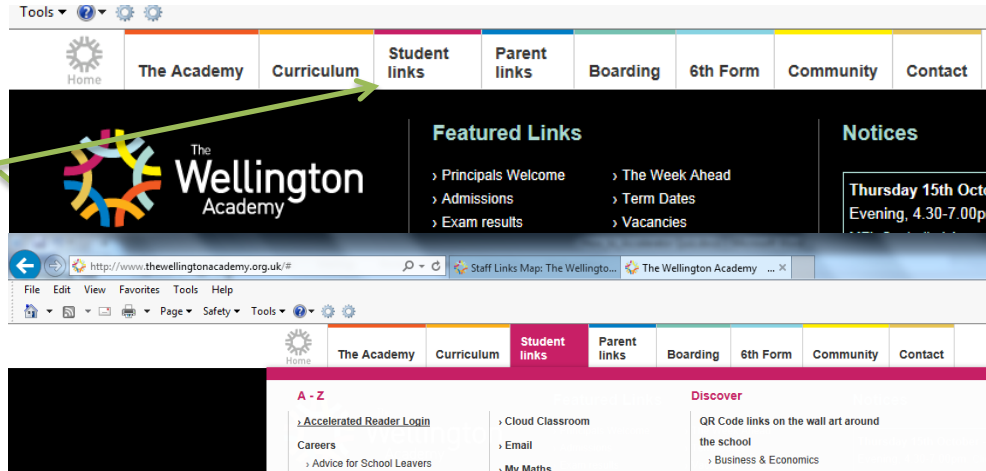

Accelerated Reader Quiz

- Log onto the computer and load the Wellington Academy web site.

Hover over student links
And click on Accelerated Reader Login

Type in your date of birth in numbers followed by the first three letters of your first name and the first letter of your surname. Initials are in capital letters. e.g. 27092004PauS