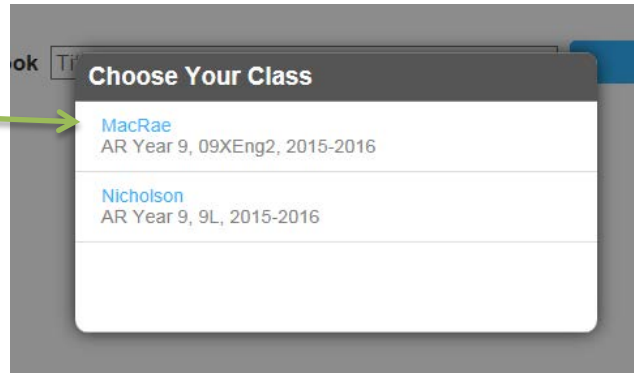

This is where you get the option to choose your class. It will show you your English teachers name, just click on it, then 'Done'.

Find a Book